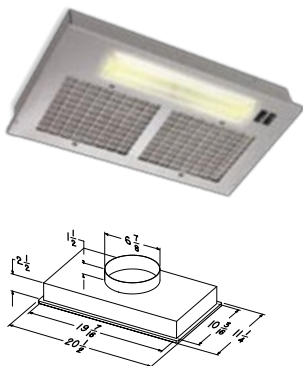

MODEL PM250

- Silver paint finish.
- Two speed motor, rocker control.
- Efficient 250 CFM fan (vertical discharge).
- Dual 40-watt lighting (Purchase lamps separately).
- Dishwasher safe aluminum filter.
- For ducted installations, built-in adapter for 7" round duct.
- Optional non-ducted filter kit (Purchase separately).
- Works with optional custom hood liners in 30", 36", "Box" or "T" design.